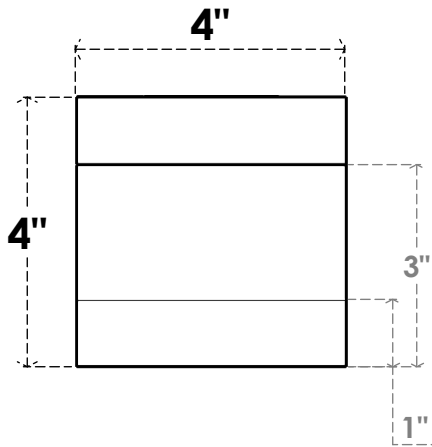

ITEM NUMBER: RFTURO040X04000X12000X004CLE00RCPR

4"W X 4"H X 12"L TIMBERTHANE ROUGH CEDAR CLEMMONS FAUX WOOD OPEN RAFTER TAIL, 4"L END, PRIMED TAN

FRONT PROFILE

ISOMETRIC

EKENA MILLWORK
 2300 WEST MAIN ST.
 CLARKSVILLE, TX 75426
 TOLL FREE: 866-607-0453
 WWW.EKENAMILLWORK.COM

NOTES

1. INSTALLATION TO BE COMPLETED IN ACCORDANCE WITH MANUFACTURER'S SPECIFICATIONS.
2. DRAWING MAY NOT BE TO SCALE
3. THIS DRAWING IS INTENDED FOR DESIGN AND PLANNING PURPOSES ONLY.
4. ALL INFORMATION CONTAINED HEREIN WAS CURRENT AT THE TIME OF DEVELOPMENT BUT MUST BE REVIEWED AND APPROVED BY THE PRODUCT MANUFACTURER TO BE CONSIDERED ACCURATE.
5. TIMBERTHANE ARCHITECTURAL PRODUCTS ARE MADE FROM HIGH DENSITY URETHANE AND COME FACTORY PRIMED