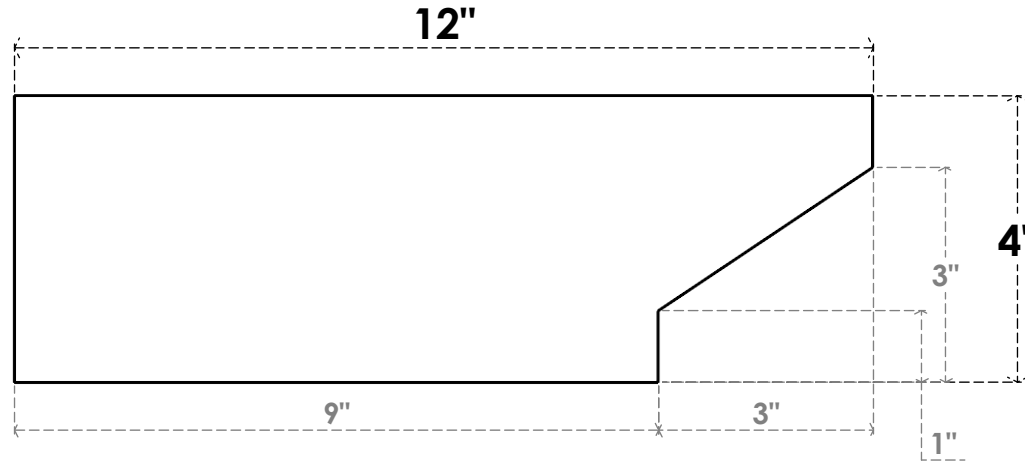

ITEM NUMBER: RFTURO040X04000X12000X004CLE00RCPR

4"W X 4"H X 12"L TIMBERTHANE ROUGH CEDAR CLEMMONS FAUX WOOD OPEN RAFTER TAIL, 4"L END, PRIMED TAN

FRONT PROFILE

ISOMETRIC

EKENA MILLWORK
 2300 WEST MAIN ST.
 CLARKSVILLE, TX 75426
 TOLL FREE: 866-607-0453
 WWW.EKENAMILLWORK.COM