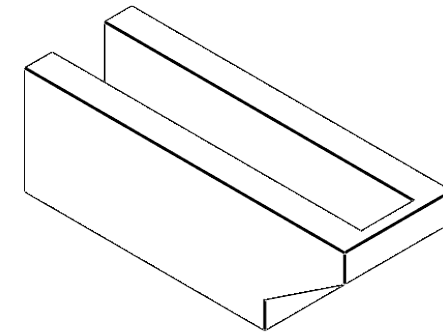

ITEM NUMBER: RFTURO040X04000X12000X004CLE00RCPR

4"W X 4"H X 12"L TIMBERTHANE ROUGH CEDAR CLEMMONS FAUX WOOD OPEN RAFTER TAIL, 4"L END, PRIMED TAN

FRONT PROFILE

ISOMETRIC

EKENA MILLWORK
 2300 WEST MAIN ST.
 CLARKSVILLE, TX 75426
 TOLL FREE: 866-607-0453
 WWW.EKENAMILLWORK.COM